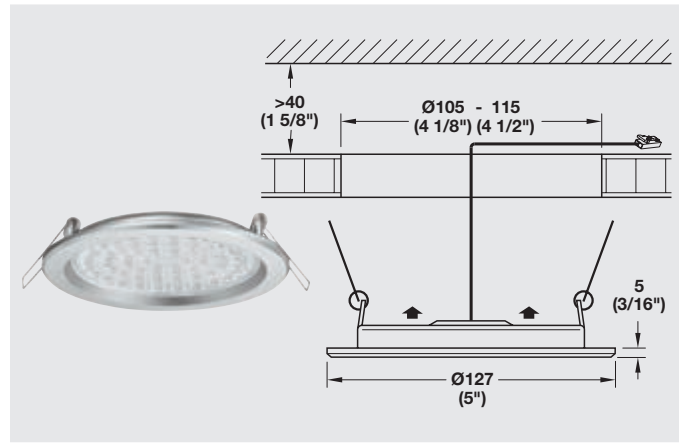

LED 3002

RECESS MOUNTED LIGHT

24 V SYSTEM

IP20

- > Primarily for suspended panels
- > Extremely high light intensity
- > Ideal for wall units, display cabinets, shelving or a lighted valance over a sink
- > Cannot be dimmed

- > Required ceiling distance of 40 mm (1 5/8")
- > Through hole mounting: Ø105-115 mm (4 1/8"-4 1/2")

Item No.	833.75.032	833.75.021
SRP	\$90.00	\$90.00
Light Color (K)	3000 (warm white)	5000 (cool white)
Ø x H	127 x 18 mm (5" x 11/16")	
Wattage	4.4	
LEDs	60	
Lumen	293	350
Lumen per watt	67	80
CRI	90	83
Energy Efficiency class	A+	
Weighted energy consumption	4.84	
Material/Finish	Aluminum, silver colored anodized with clear glass	
Supplied with	2 m (78 3/4") lead	

Note Loox Lights and Drivers are "Suitable for use within Closet Storage Spaces"

- > Driver see page 88
- > Components see page 127

LOOX LED DRIVER

CONSTANT VOLTAGE 24 V

24 V SYSTEM

THIN PROFILE

- 1 Item No. 833.77.945
 $\otimes_1 + \otimes_2 + \dots + \otimes_6 < 20 \text{ W}$
- 2 Item No. 833.77.947
 $\otimes_1 + \otimes_2 + \dots + \otimes_6 < 40 \text{ W}$
- 3 Item No. 833.77.949
 $\otimes_1 + \otimes_2 + \dots + \otimes_6 < 90 \text{ W}$
max. 84 W per light output

- > Suitable for all of the world's power systems
- > With an integrated port for a wide selection of switches
- > Max. 84 W per light output
- > Lead length from driver to switch: Max. 6 m (236 1/4")