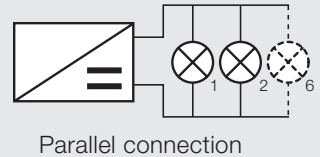

Note Loox Lights and Drivers are "Suitable for use within Closet Storage Spaces"

- > Driver see page 88
- > Components see page 127

LOOX LED DRIVER

CONSTANT VOLTAGE 24 V

24 V SYSTEM

THIN PROFILE

- 1 Item No. 833.77.945
 $\otimes_1 + \otimes_2 + \dots + \otimes_6 < 20 \text{ W}$
- 2 Item No. 833.77.947
 $\otimes_1 + \otimes_2 + \dots + \otimes_6 < 40 \text{ W}$
- 3 Item No. 833.77.949
 $\otimes_1 + \otimes_2 + \dots + \otimes_6 < 90 \text{ W}$
max. 84 W per light output

- > Suitable for all of the world's power systems
- > With an integrated port for a wide selection of switches
- > Max. 84 W per light output
- > Lead length from driver to switch: Max. 6 m (236 1/4")