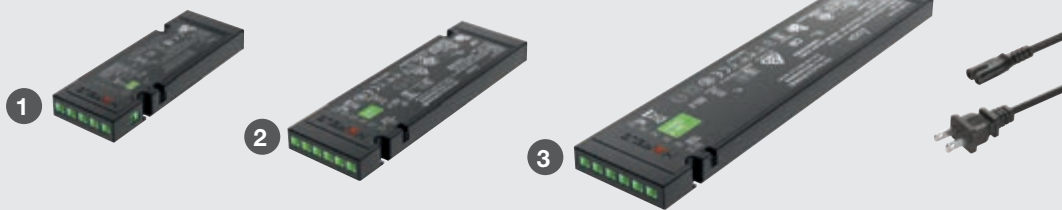

LED 3002

RECESS MOUNTED LIGHT

24 V SYSTEM

IP20

- > Primarily for suspended panels
- > Extremely high light intensity
- > Ideal for wall units, display cabinets, shelving or a lighted valance over a sink
- > Cannot be dimmed

- > Required ceiling distance of 40 mm (1 5/8")
- > Through hole mounting: Ø105-115 mm (4 1/8"-4 1/2")

Item No.	833.75.032	833.75.021
SRP	\$90.00	\$90.00
Light Color (K)	3000 (warm white)	5000 (cool white)
Ø x H	127 x 18 mm (5" x 11/16")	
Wattage	4.4	
LEDs	60	
Lumen	293	350
Lumen per watt	67	80
CRI	90	83
Energy Efficiency class	A+	
Weighted energy consumption	4.84	
Material/Finish	Aluminum, silver colored anodized with clear glass	
Supplied with	2 m (78 3/4") lead	

Note Loox Lights and Drivers are "Suitable for use within Closet Storage Spaces"

- > Driver see page 88
- > Components see page 127

LOOX LED DRIVER

CONSTANT VOLTAGE 24 V

24 V SYSTEM

THIN PROFILE

- 1 Item No. 833.77.945
 $\otimes_1 + \otimes_2 + \dots + \otimes_6 < 20 \text{ W}$
- 2 Item No. 833.77.947
 $\otimes_1 + \otimes_2 + \dots + \otimes_6 < 40 \text{ W}$
- 3 Item No. 833.77.949
 $\otimes_1 + \otimes_2 + \dots + \otimes_6 < 90 \text{ W}$
max. 84 W per light output

- > Suitable for all of the world's power systems
- > With an integrated port for a wide selection of switches
- > Max. 84 W per light output
- > Lead length from driver to switch: Max. 6 m (236 1/4")