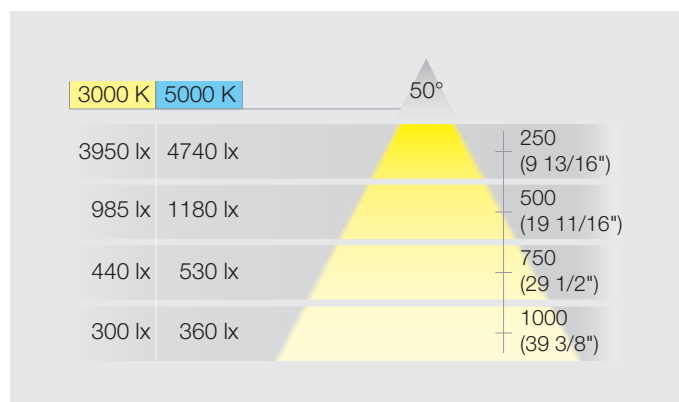

Item No.	833.75.032	833.75.021
SRP	$90.00	$90.00
Light Color (K)	3000 (warm white)	5000 (cool white)
Ø x H	127 x 18 mm (5" x 11/16")	
Wattage	4.4	
LEDs	60	
Lumen	293	350
Lumen per watt	67	80
CRI	90	83
Energy Efficiency class	A+	
Weighted energy consumption	4.84	
Material/Finish	Aluminum, silver colored anodized with clear glass	
Supplied with	2 m (78 3/4") lead	

Note Loox Lights and Drivers are "Suitable for use within Closet Storage Spaces"

- > Driver see page 88
- > Components see page 127